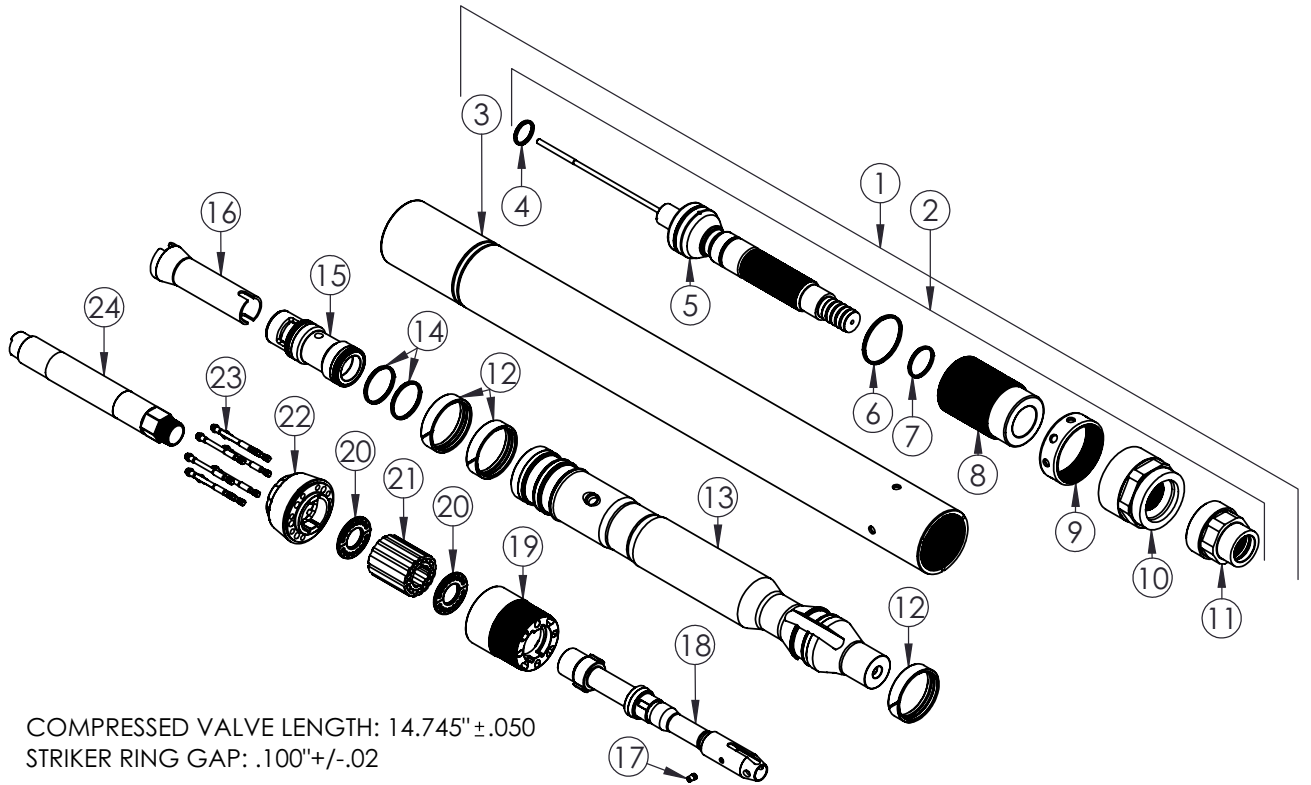

5.125" (130 mm) CAT PP DF, PN 51322

CAT – CATAMOUNT, PP – POWER PORT, DF – DEBRIS FREE

EXPLODED VIEW

5.125" (130 mm) CAT PP DF, PN 51322

HAMMERHEAD®

For the latest in trenchless equipment and solutions or to find your local authorized dealer, visit our website at www.hammerheadtrenchless.com.

5.125" (130 mm) CAT PP DF, PN 51322

CAT – CATAMOUNT, PP – POWER PORT, DF – DEBRIS FREE

5.125" (130 mm) CAT PP DF, PN 51322

PARTS LIST

ITEM	PART NUMBER	DESCRIPTION	QTY.	REMARKS
1	51324	BODY ASSY 5.125" CTMNT	1	INCLUDES ITEMS 3-11 & 28-30
2	51351	HEAD KIT ASSY 5.125" CAT	1	INCLUDES ITEMS 4-11
4	51314	RING, SEAL	1	FACTORY REPLACEABLE
5		BITSHAFT ASSY, 5.125"	1	FACTORY REPLACEABLE
6	51315	RING, SEAL	1	FACTORY REPLACEABLE
7	51313	RING, SEAL	1	FACTORY REPLACEABLE
8		FRONT BUSHING 5.125" CTMNT	1	FACTORY REPLACEABLE
9		JAM NUT COLLAR 5.125" CTMNT	1	FACTORY REPLACEABLE
10		HEAD, REAR 5.125" CTMNT	1	ANTI-SEEZ & SET HEAD TRAVEL TO .20±.01
11		HEAD, FRONT 5.125" CTMNT	1	ANTI-SEEZ & TORQUE TO 4000FT-LB
12	51210	STRIKER RING, 5.125"	3	
13	51312	5.125" CTMNT STRIKER	1	
14	51423	VALVE RING REPLACEMENT KIT, 5.125"	1	INCLUDES TWO RINGS & COMPRESSOR
15	51424	VALVE REPLACEMENT KIT, 5.125"	1	INCLUDES VALVE, RINGS & COMPRESSOR
16	51410	CONTROL SLEEVE 5.125"	1	
17	43215	CONTROL STUD	1	ANTI-SEEZ & TORQUE TO 90IN-LB
18	51420	CONTROL STEM, 5.125"	1	
19	51415	REAR ANVIL, 5.125"	1	ANTI-SEEZ & HAND TIGHT TO BACK OF BODY
20	51417	SPACER, SPLIT 5.125"	2	
21	51408	ISOLATOR, 5.125"	1	ANTI-SEEZ ID & OD
22	51416	TAILCONE, 5.125"	1	
23	30221	TAILBOLT	8	ANTI-SEEZ & TORQUE TO 35FT-LB
24	51418	SERVICE WIHIP ASSY	1	TORQUE TO 200FT-LB
25	30260	SOCKET, 3/8" 12-POINT	1	FOR ITEM 23 - NOT SHOWN
26	9517	HEX DRIVER, 1/4"	1	FOR ITEM 17 - NOT SHOWN
27	80288	LIFTING STRAP, 5 1/8-12	2	NOT SHOWN
28	2114	DECAL, SMALL TOOL	1	NOT SHOWN
29	2115	DECAL, HAMMERHEAD 12" RED	1	NOT SHOWN
30	923-1877	DECAL, PATENTS	1	NOT SHOWN