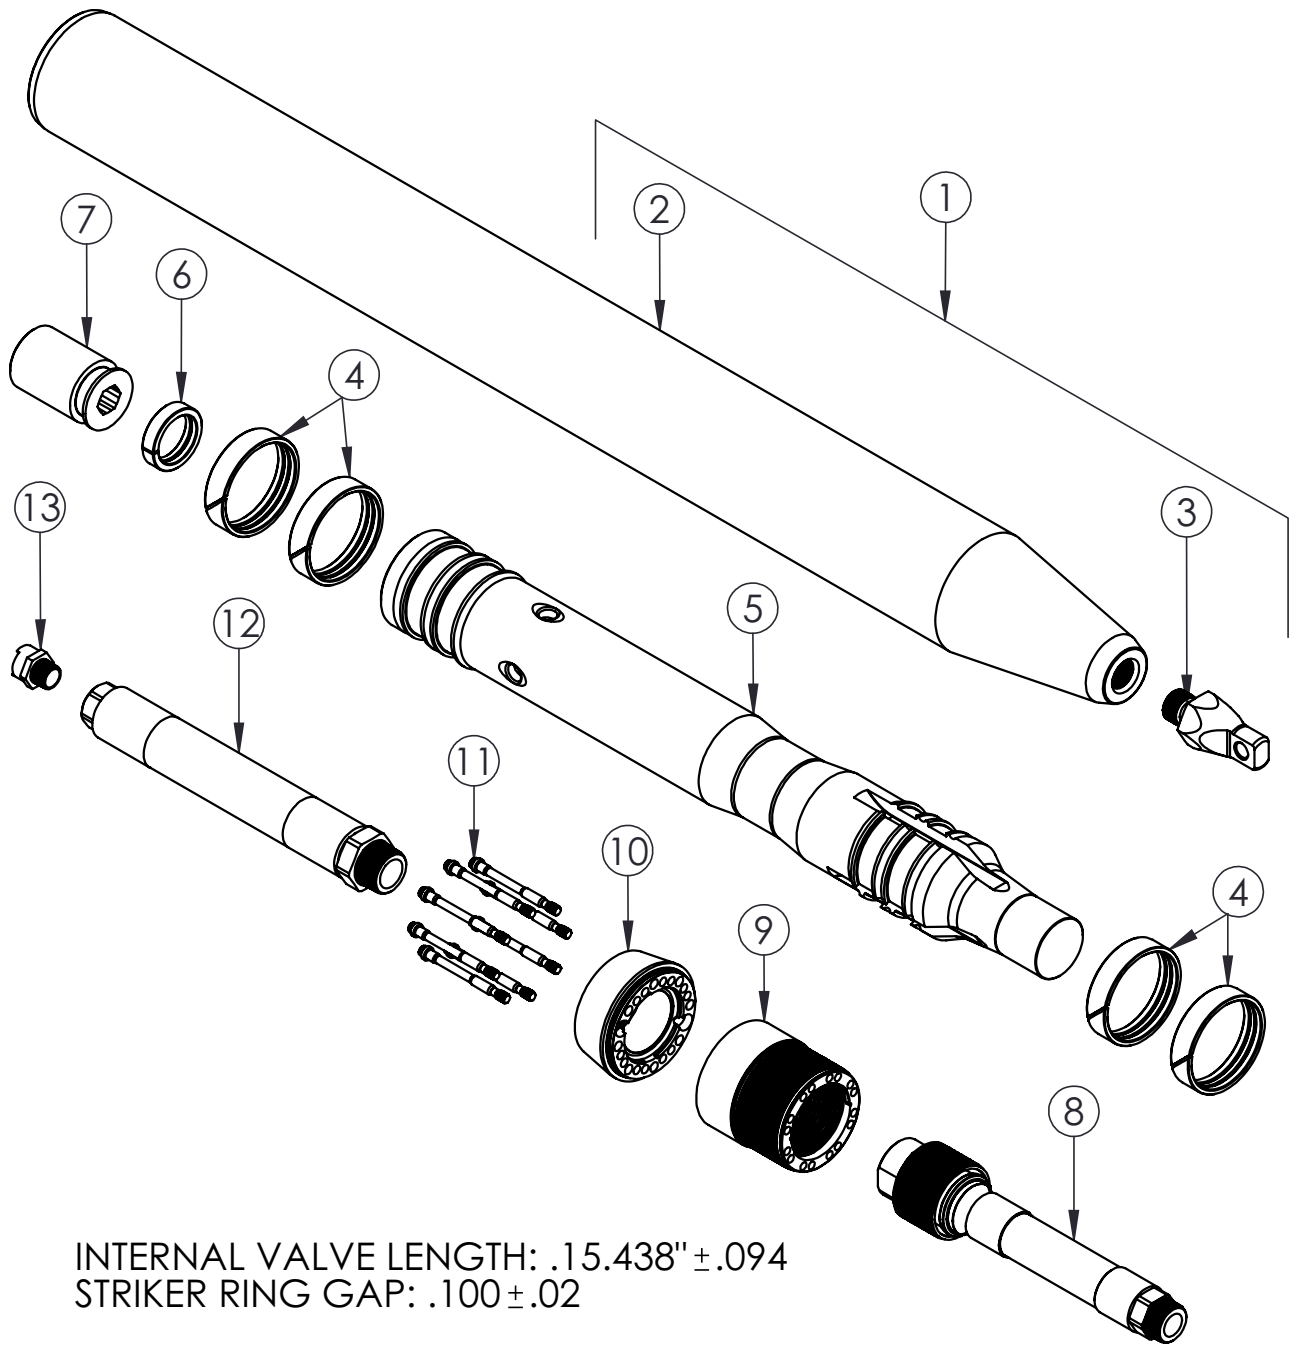

# 5.125" (130 mm) SR, PN 51222

SR – SCREW REVERSE

## EXPLODED VIEW

5.125" (130 mm) SR

HAMMERHEAD®

## PARTS LIST

ITEM	PART NUMBER	DESCRIPTION	QTY.	REMARKS
1	51100	BODY ASSEMBLY 5 1/8" SR	1	INCLUDES ITEMS 2, 3 & 17 - 19
3	51402	PLUG-TAPERED	1	ANTI-SEEZ & TORQUE TO 400FT-LB (LEFT HAND THREAD)
4	51210	STRIKER RING, 5-1/8"	4	
5	51604	5-1/8" STRIKER	1	
6	51211	VALVE RING 5-1/8"	1	
7	51208	VALVE	1	LOCTITE 242 & TORQUE TO 175FT-LB
8	51226	VALVE END WHIP W/O VALVE	1	ANTI-SEEZ THREADS
9	51205	REAR ANVIL - 5 1/8"	1	ANTI-SEEZ & BACK OFF 1/8 TURN
10	51206	TAILCONE 5-1/8"	1	
11	30221	TAILBOLT	8	ANTI-SEEZ & TORQUE TO 35FT-LB
12	51227	SERV. WHIP ASSEM.	1	TORQUE TO 200FT-LB
13	1007	3/4" BOWES-3/4" MNPT	1	TORQUE TO 90FT-LB
14	30260	SOCKET, 3/8" 12-POINT	1	FOR ITEM 11 - NOT SHOWN
15	80288	LIFTING STRAP 5 1/8-12	2	NOT SHOWN
16	51259	1-1/8" HEX KEY	1	FOR ITEM 7 - NOT SHOWN
17	2115	DECAL, HAMMERHEAD 12" RED	1	NOT SHOWN
18	2101	DECAL, BOX	1	NOT SHOWN
19	2114	DECAL, SMALL TOOL	1	NOT SHOWN