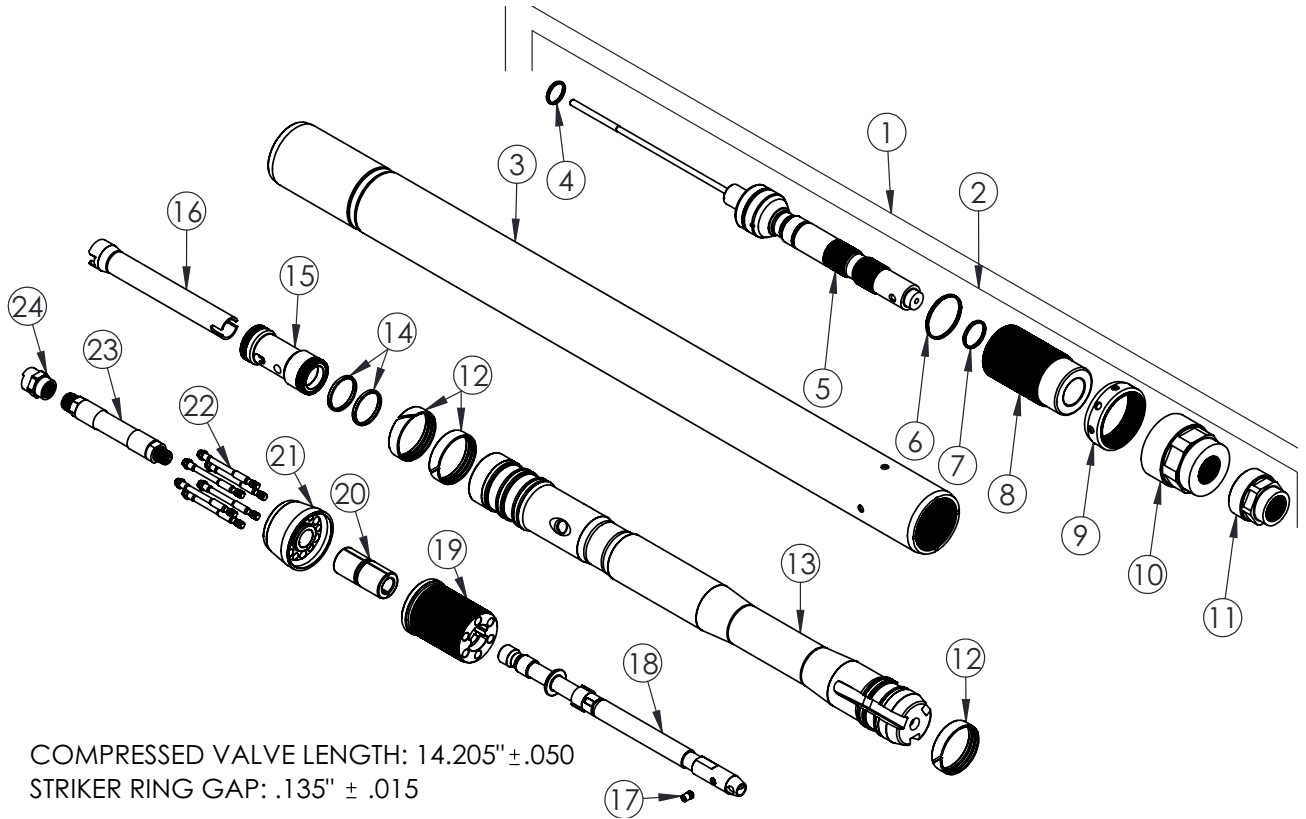

# 4.00" (98 mm) CAT PP DF, PN 40322

CAT – CATAMOUNT, PP – POWER PORT, DF – DEBRIS FREE

## EXPLODED VIEW

4.00" (98 mm) CAT PP DF, PN 40322

HAMMERHEAD®

For the latest in trenchless equipment and solutions or to find your local authorized dealer, visit our website at [www.hammerheadtrenchless.com](http://www.hammerheadtrenchless.com).

## PARTS LIST

ITEM	PART NUMBER	DESCRIPTION	QTY.	REMARKS
1	40324	BODY ASSY, 4.0" CTMNT	1	INCLUDES ITEMS 3-11 & 27-29
2	40452	HEAD KIT ASSY 4" CAT	1	INCLUDES ITEMS 4-11
4	40313	RING, SEAL	1	FACTORY REPLACEABLE
5		BITSHAFT ASSEMBLY, 4.0"	1	FACTORY REPLACEABLE
6	40315	RING, SEAL	1	FACTORY REPLACEABLE
7	40314	RING, SEAL	1	FACTORY REPLACEABLE
8		FRONT BUSHING- 4.0" CTMNT	1	FACTORY REPLACEABLE
9		JAM NUT COLLAR, 4.0" CTMNT	1	FACTORY REPLACEABLE
10		HEAD, REAR 4.0" CTMNT	1	ANTI-SEEZ & SET HEAD TRAVEL TO .15 ± .01
11		HEAD, FRONT 4.0" CTMNT	1	ANTI-SEEZ & TORQUE TO 1800FT-LB
12	38208	STRIKER RING, 3 7/8"	3	
13	40312	4.0" STRIKER CATAMOUNT	1	
14	40423	VALVE RING REPLACEMENT KIT 4.0"	1	INCLUDES TWO RINGS & COMPRESSOR
15	40421	VALVE REPLACEMENT KIT, 4.0"	1	INCLUDES VALVE, RINGS & COMPRESSOR
16	40405	CONTROL SLEEVE, 4.0" PP	1	
17	43215	CONTROL STUD	1	ANTI-SEEZ & TORQUE TO 90IN-LB
18	40420	CONTROL STEM, 4.0"	1	
19	40415	REAR ANVIL, 4.0"	1	ANTI-SEEZ & HAND TIGHT TO BACK OF BODY
20	40404	ISOLATOR HALF, 4.0"	4	ANTI-SEEZ ID & OD
21	40416	TAILCONE, 4.0"	1	
22	30221	TAILBOLT	6	ANTI-SEEZ & TORQUE TO 35FT-LB
23	40227	SERV. REAR WHIP	1	TORQUE TO 60FT-LB
24	40214	PNEUMATIC FITTING	1	TORQUE TO 90FT-LB
25	30260	SOCKET, 3/8" 12-POINT	1	FOR ITEM 22 - NOT SHOWN
26	9517	HEX DRIVER, 1/4"	1	FOR ITEM 17 - NOT SHOWN
27	2114	DECAL, SMALL TOOL	1	NOT SHOWN
28	2115	DECAL, HAMMERHEAD 12" RED	1	NOT SHOWN
29	923-1877	DECAL, PATENTS	1	NOT SHOWN

924-0050 REV H

4.00" (98 mm) CAT PP DF, PN 40322

HAMMERHEAD®

Thank you for buying and using Genuine HammerHead  
Trenchless Equipment, parts and accessories.